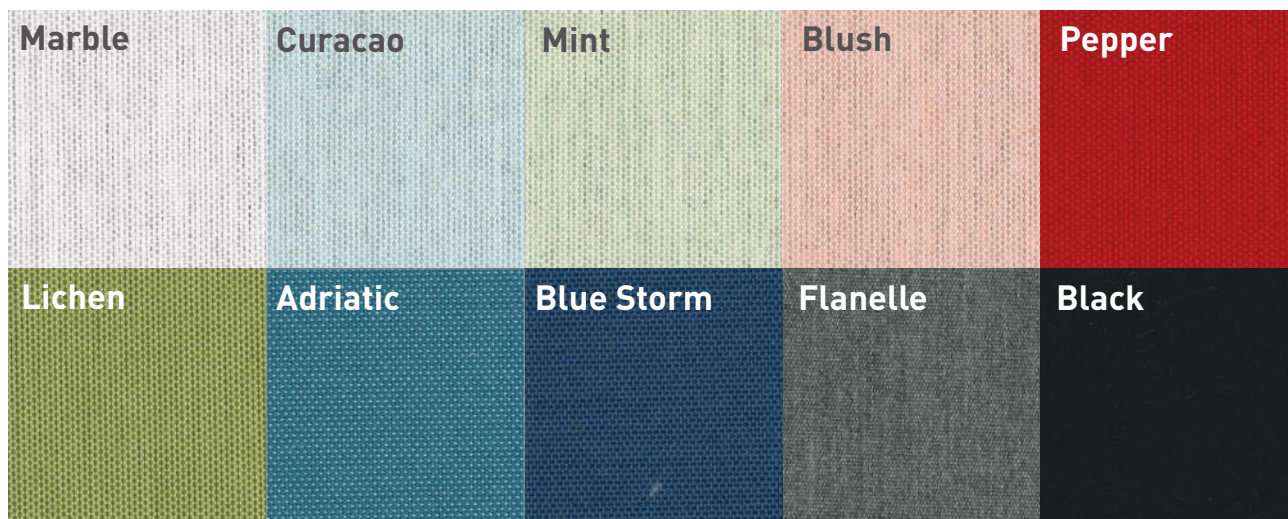

LEAD TIME, COLOURS AND MODELS														
INFINA COLOUR	SOLIDUM				SUNBRELLA									
	Natural	Canvas	Grey	Taupe	Marble	Curacao	Mint	Blush	Pepper	Lichen	Adriatic	Blue Storm	Flanelle	Black
ROUND 3 M ALU	QS	3	3	3	3	3	3	3	3	3	3	3	3	3
SQUARE 2.5 M ALU	QS	3	3	3	3	3	3	3	3	3	3	3	3	3
SQUARE 3 M ALU	QS	3	3	3	3	3	3	3	3	3	3	3	3	3
ROUND 3 M DUSK	3	3	3	3	3	3	3	3	3	3	3	3	3	3
SQUARE 2.5 M DUSK	3	3	3	3	3	3	3	3	3	3	3	3	3	3
SQUARE 3 M DUSK	3	3	3	3	3	3	3	3	3	3	3	3	3	3

Further info on bases, finishes and usage can be found on page 24.

REPLACEMENT CANOPIES & COVER BAGS				Price TVA excl.	Price TVA incl.
	Shape	Dimension	Fabric		
INFCOVERRO300-COLOUR	Round	3 m	Solidum	416 €	516 €
INFCOVERRO300-COLOUR			Sunbrella	545 €	676 €
INFCOVERSQ300-COLOUR	Square	3 x 3 m	Solidum	572 €	709 €
INFCOVERSQ300-COLOUR			Sunbrella	706 €	875 €
INFCOVERSQ250-COLOUR		2,5 x 2,5 m	Solidum	540 €	670 €
INFCOVERSQ250-COLOUR			Sunbrella	668 €	828 €
INFPROTECTION		Cover bag with fiberglass stick.		92 €	114 €

Fabrics

SOLIDUM

Acryl 250 gr/m² / colour Rating 7/8 (max = 8) / Water repellent

SUNBRELLA

Acryl 260 gr/m² / Colour Rating 7/8 (max = 8) / Water repellent

All colours of the Sunbrella fabric range furniture grade 'Solids' (no stripes or patterns) are available on special request with a minimum order quantity of 10 pcs.